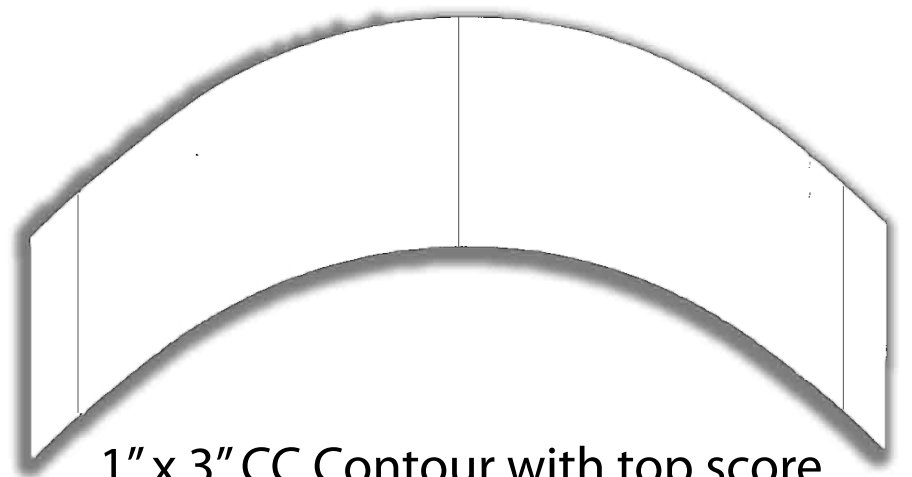

Contour Shapes Guide for Daily-wear Adhesive Tapes

.75" x 3" AA Contour with top score

1" x 3" Lacefront Contour with top score

1" x 3" Straight Contour with top score

72 piece 3/4" x 1.5" Mini C Contour with top score

.75" x 3" A Contour with top score

.875" x 3" Lacefront Contour with top score

.75" x 3" Straight Contour with top score

72 piece 3/4" x 1.5" Mini Straight Contour with top score

1" x 3" CC Contour with top score

1" x 3" C Contour with top score

.75" x 3" CC Contour with top score

.75" x 3" C Contour with top score

*Inquire with our office to create a custom shape specific to your needs!