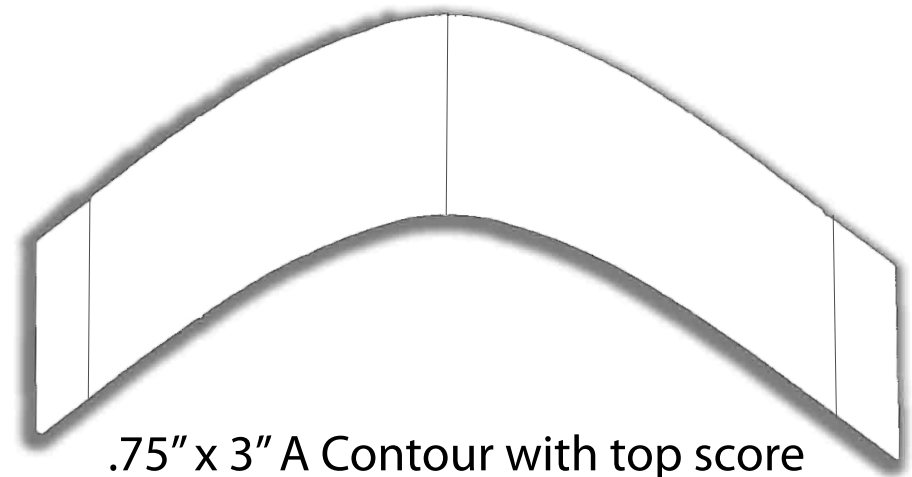

Contour Shapes Guide for Daily-wear Adhesive Tapes

.75" x 3" AA Contour with top score

1" x 3" Lacefront Contour with top score

1" x 3" Straight Contour with top score

72 piece 3/4" x 1.5" Mini C Contour with top score

.75" x 3" A Contour with top score

.875" x 3" Lacefront Contour with top score

.75" x 3" Straight Contour with top score

72 piece 3/4" x 1.5" Mini Straight Contour with top score

1" x 3" CC Contour with top score

1" x 3" C Contour with top score

.75" x 3" CC Contour with top score

.75" x 3" C Contour with top score

*Inquire with our office to create a custom shape specific to your needs!