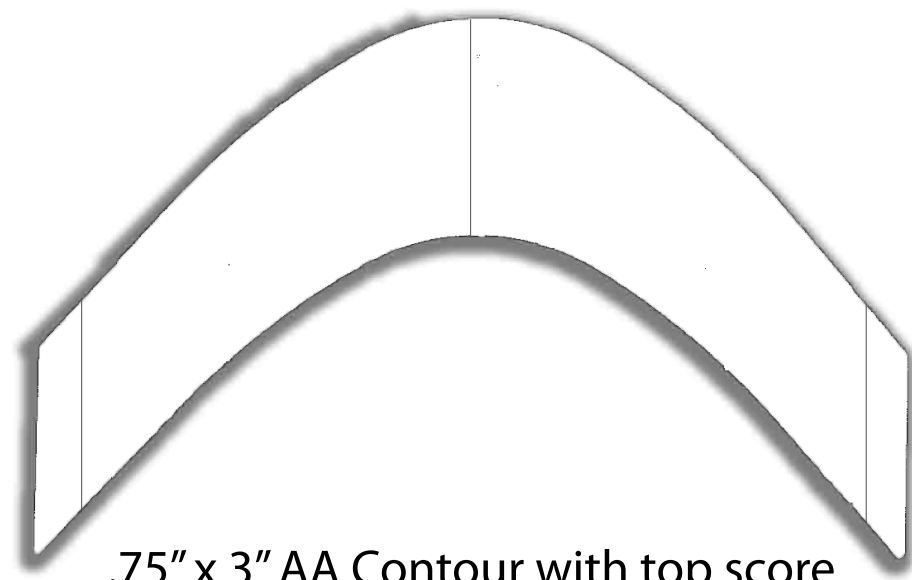

Contour Shapes Guide for Daily-wear Adhesive Tapes

.75" x 3" AA Contour with top score

1" x 3" Lacefront Contour with top score

1" x 3" Straight Contour with top score

72 piece 3/4" x 1.5" Mini C Contour with top score

.75" x 3" A Contour with top score

.875" x 3" Lacefront Contour with top score

.75" x 3" Straight Contour with top score

72 piece 3/4" x 1.5" Mini Straight Contour with top score

1" x 3" CC Contour with top score

1" x 3" C Contour with top score

.75" x 3" CC Contour with top score

.75" x 3" C Contour with top score

*Inquire with our office to create a custom shape specific to your needs!