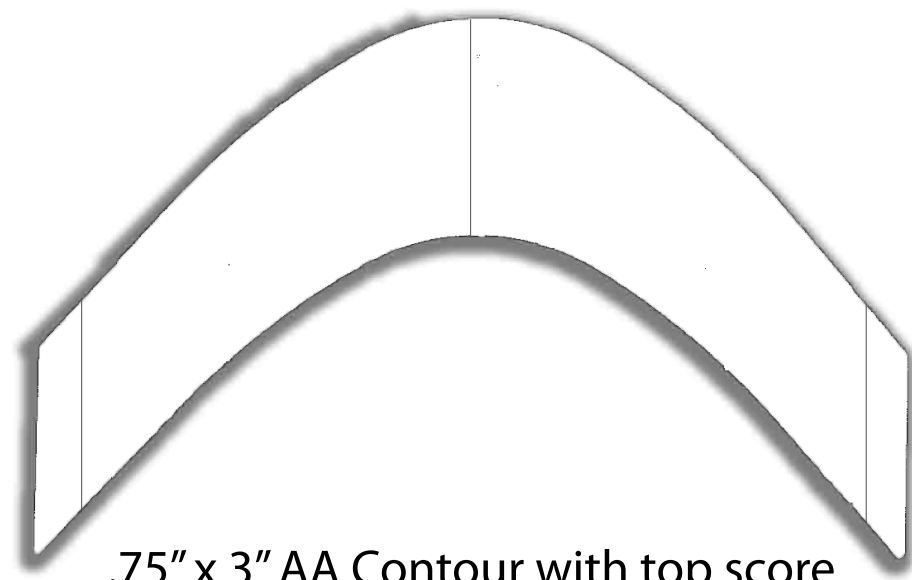

# Contour Shapes Guide for Multi-Week Wear Adhesive Tapes

.75" x 3" AA Contour with top score

1" x 3" Lacefront Contour with top score

1" x 3" Straight Contour with top score

.39" x 3" Thin Stick Straight Contour with top score

.75" x 3" A Contour with top score

.875" x 3" Lacefront Contour with top score

.75" x 3" Straight Contour with top score

72 piece 3/4" x 1.5" Mini C Contour with top score

1" x 3" CC Contour with top score

1" x 3" C Contour with top score

.39" x 3" Lacefront Thin Stick Contour with top score

72 piece 3/4" x 1.5" Mini Straight Contour with top score

.75" x 3" CC Contour with top score

.75" x 3" C Contour with top score