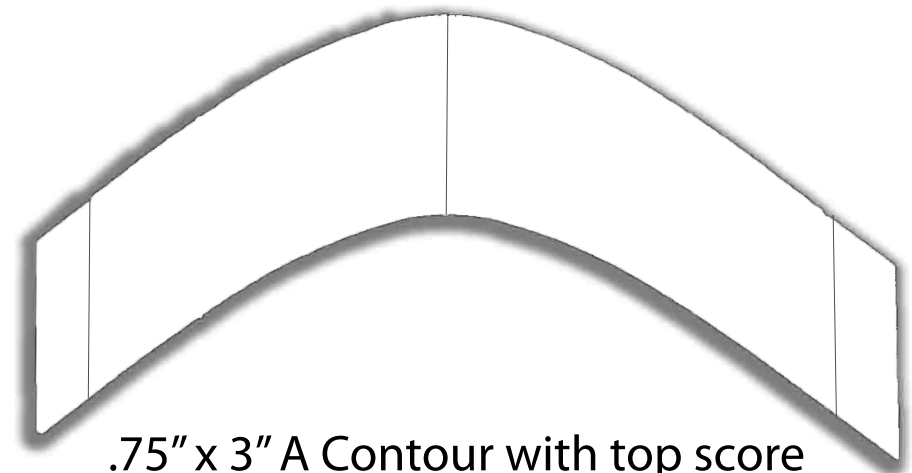

# Contour Shapes Guide for Multi-Week Wear Adhesive Tapes

.75" x 3" AA Contour with top score

1" x 3" Lacefront Contour with top score

1" x 3" Straight Contour with top score

.39" x 3" Thin Stick Straight Contour with top score

.75" x 3" A Contour with top score

.875" x 3" Lacefront Contour with top score

.75" x 3" Straight Contour with top score

72 piece 3/4" x 1.5" Mini C Contour with top score

1" x 3" CC Contour with top score

1" x 3" C Contour with top score

.39" x 3" Lacefront Thin Stick Contour with top score

72 piece 3/4" x 1.5" Mini Straight Contour with top score

.75" x 3" CC Contour with top score

.75" x 3" C Contour with top score