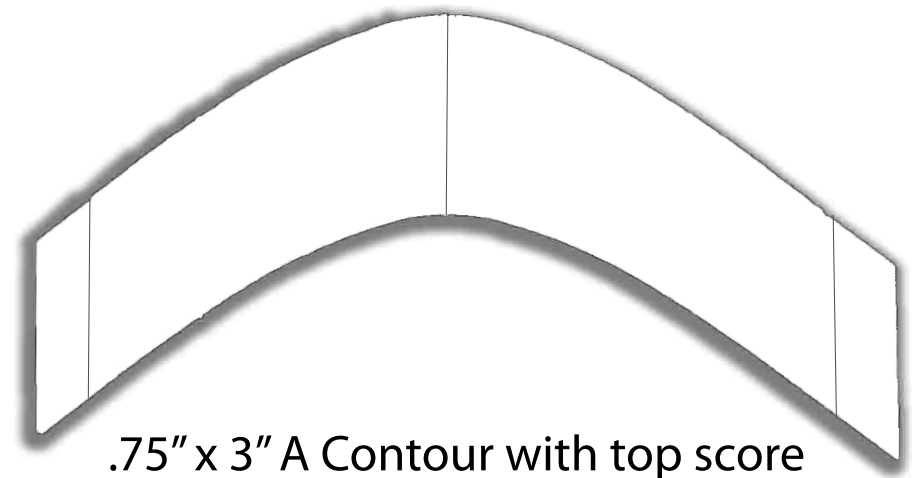

Contour Shapes Guide for Multi-Day Wear Adhesive Tapes

.75" x 3" AA Contour with top score

1" x 3" Lacefront Contour with top score

1" x 3" Straight Contour with top score

.39" x 3" Thin Stick Straight Contour with top score

.75" x 3" A Contour with top score

.875" x 3" Lacefront Contour with top score

.75" x 3" Straight Contour with top score

72 piece 3/4" x 1.5" Mini C Contour with top score

1" x 3" CC Contour with top score

1" x 3" C Contour with top score

.39" x 3" Lacefront This Stick Contour with top score

72 piece 3/4" x 1.5" Mini Straight Contour with top score

.75" x 3" CC Contour with top score

.75" x 3" C Contour with top score