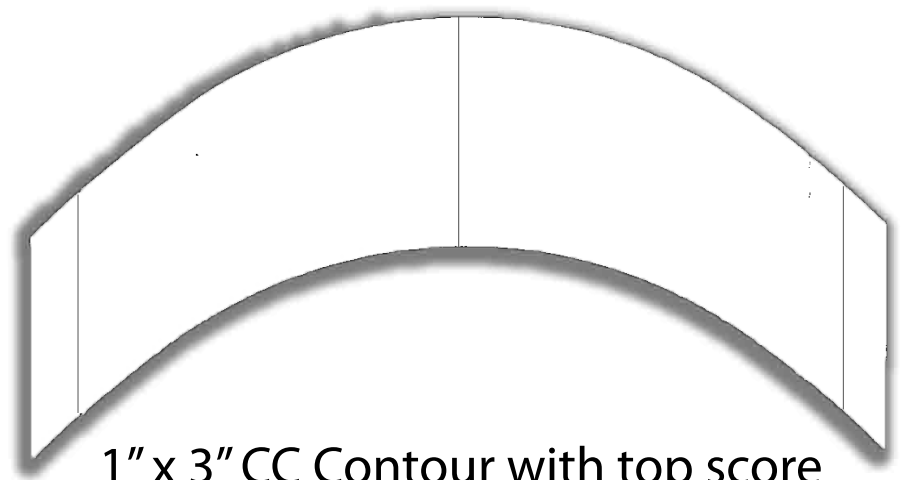

Contour Shapes Guide for Multi-Day Wear Adhesive Tapes

.75" x 3" AA Contour with top score

1" x 3" Lacefront Contour with top score

1" x 3" Straight Contour with top score

.39" x 3" Thin Stick Straight Contour with top score

.75" x 3" A Contour with top score

.875" x 3" Lacefront Contour with top score

.75" x 3" Straight Contour with top score

72 piece 3/4" x 1.5" Mini C Contour with top score

1" x 3" CC Contour with top score

1" x 3" C Contour with top score

.39" x 3" Lacefront This Stick Contour with top score

72 piece 3/4" x 1.5" Mini Straight Contour with top score

.75" x 3" CC Contour with top score

.75" x 3" C Contour with top score