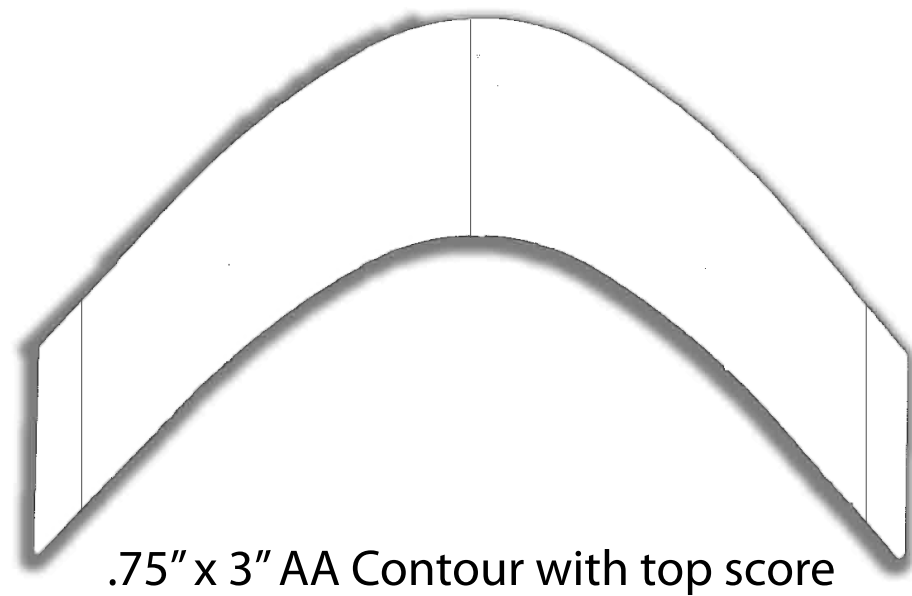

Contour Shapes Guide for Multi-Day Wear Adhesive Tapes

.75" x 3" AA Contour with top score

1" x 3" Lacefront Contour with top score

1" x 3" Straight Contour with top score

.39" x 3" Thin Stick Straight Contour with top score

.75" x 3" A Contour with top score

.875" x 3" Lacefront Contour with top score

.75" x 3" Straight Contour with top score

72 piece 3/4" x 1.5" Mini C Contour with top score

1" x 3" CC Contour with top score

1" x 3" C Contour with top score

.39" x 3" Lacefront This Stick Contour with top score

72 piece 3/4" x 1.5" Mini Straight Contour with top score

.75" x 3" CC Contour with top score

.75" x 3" C Contour with top score